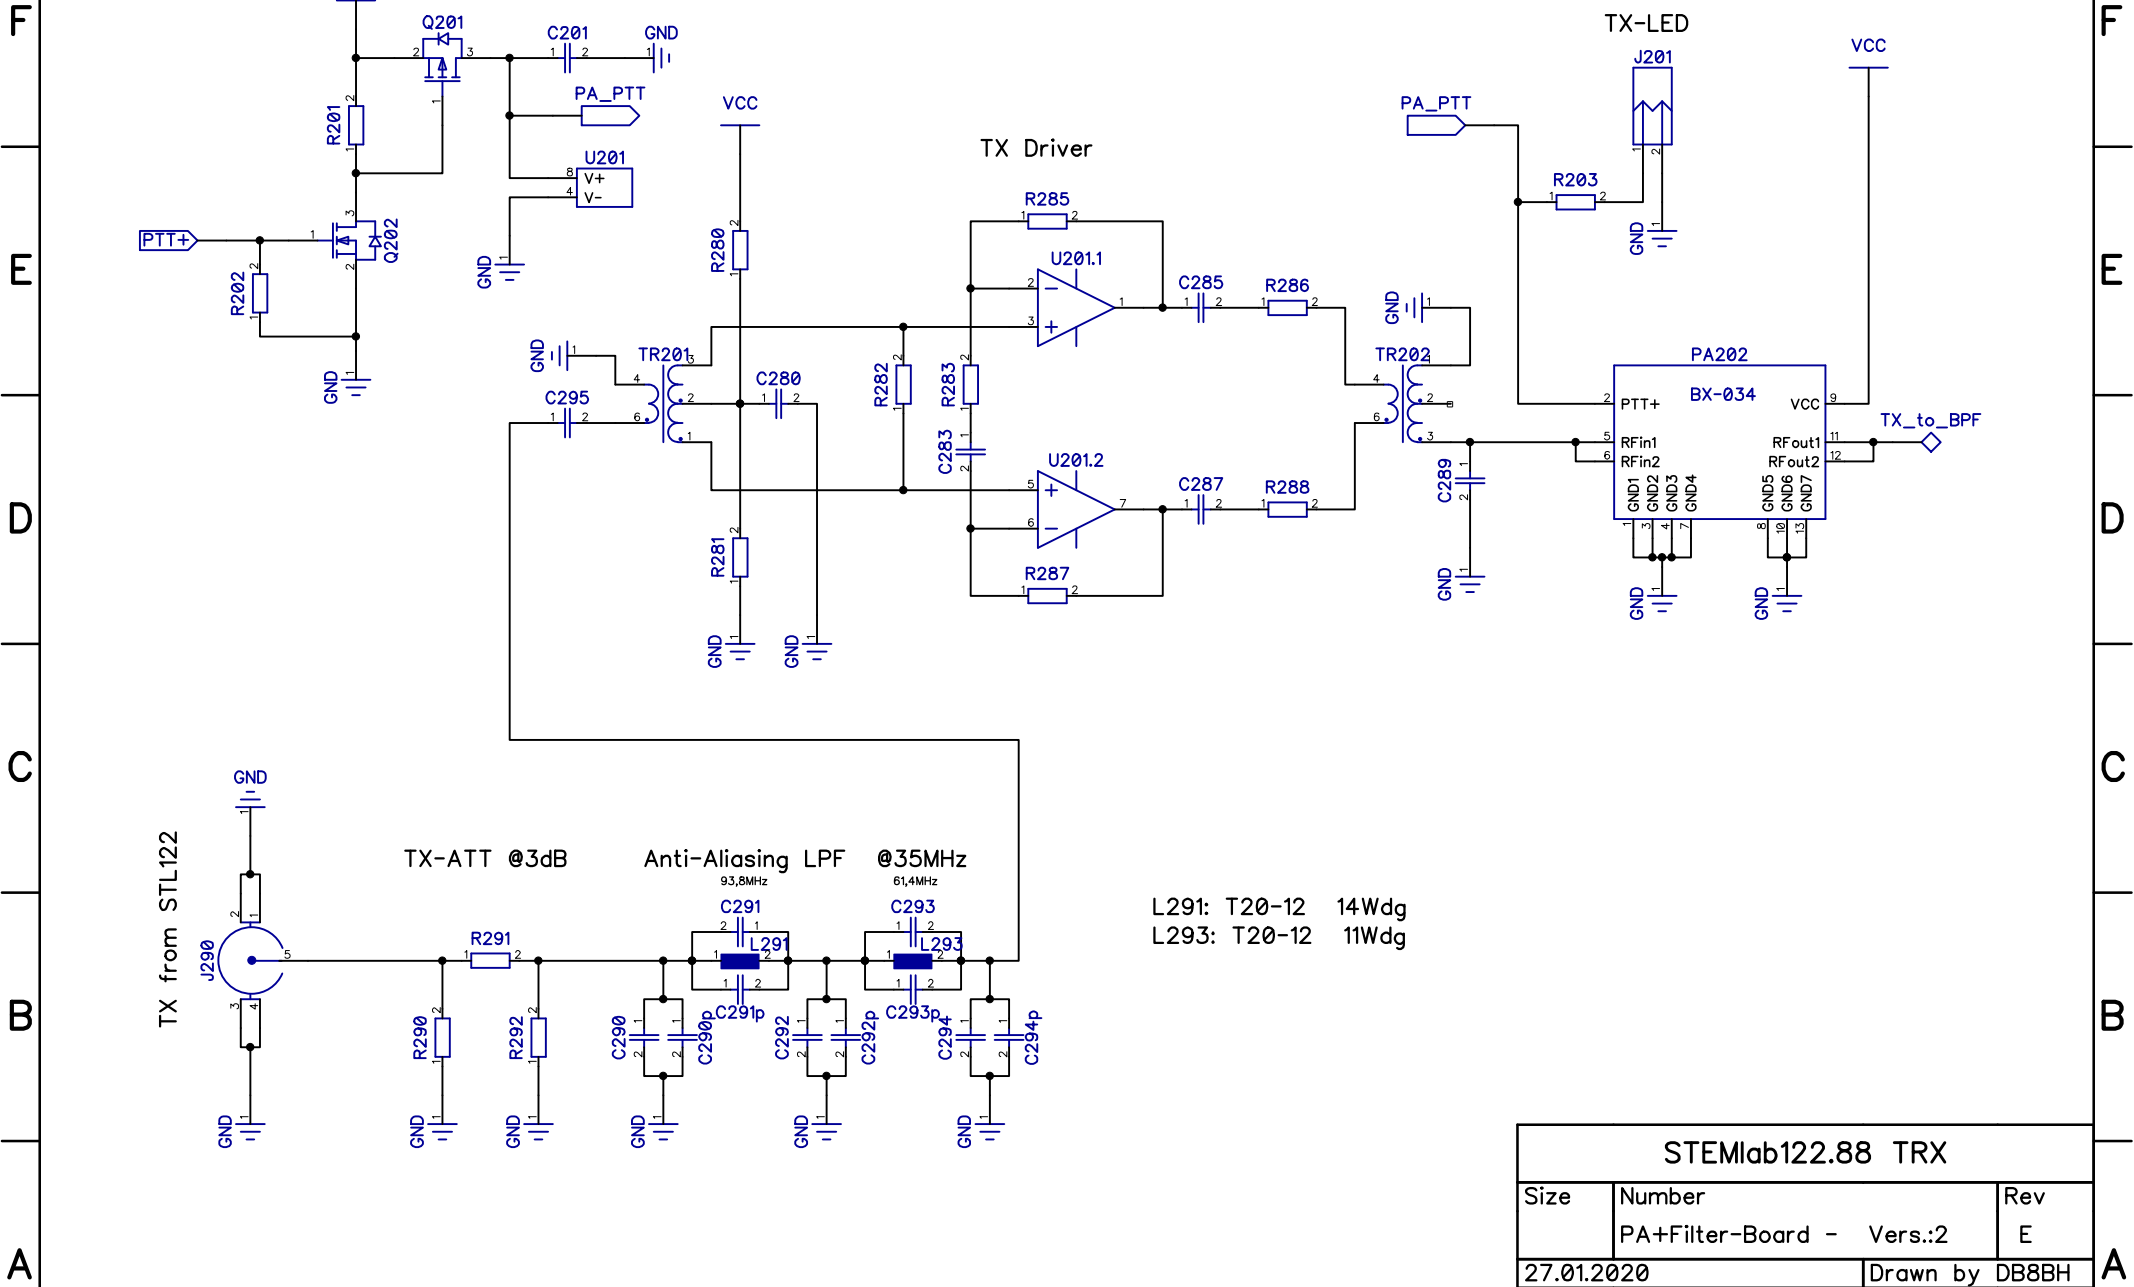

STEMlab122.88 TRX		
Size	Number	Rev
	PA+Filter-Board - Vers.:2	E
27.01.2020		Drawn by DB8BH
STL122_PAF_V2E.dch		Sheet 1

6 5 4 3 2 1

L291: T20-12 14Wdg
L293: T20-12 11Wdg

STEMlab122.88 TRX		
Size	Number	Rev
	PA+Filter-Board - Vers.:2	E
27.01.2020		Drawn by DB8BH
STL122_PAF_V2E.dch		Sheet 2

6 5 4 3 2 1

A B C D E F

STL122 RX1

STEMlab122.88 TRX		
Size	Number	Rev
	PA+Filter-Board - Vers.:2	E
27.01.2020		Drawn by DB8BH
STL122_PAF_V2E.dch		Sheet 3

STEMlab122.88 TRX		
Size	Number	Rev
	PA+Filter-Board - Vers.:2	E
27.01.2020		Drawn by DB8BH
STL122_PAF_V2E.dch		Sheet 4

STEMlab122.88 TRX		
Size	Number	Rev
	PA+Filter-Board - Vers.:2	E
27.01.2020		Drawn by DB8BH
STL122_PAF_V2E.dch		Sheet 5