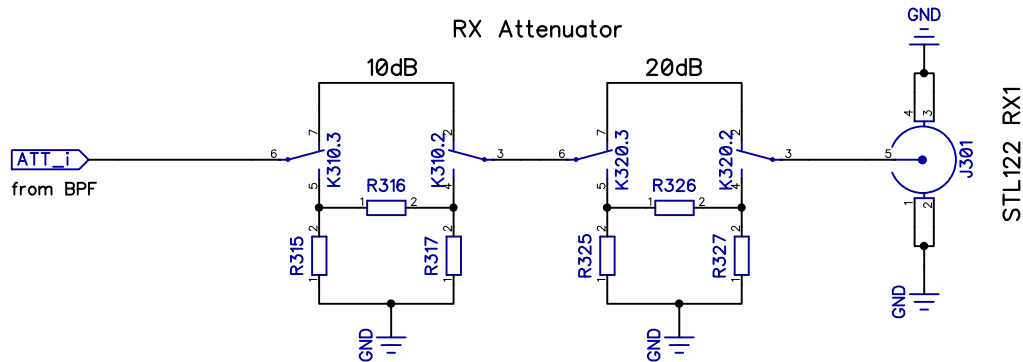

STEMlab122.88 TRX		
Size	Number	Rev
	PA+Filter-Board - Vers.:2	E
27.01.2020		Drawn by DB8BH
STL122_PAF_V2E.dch		Sheet 1

6 5 4 3 2 1

L291: T20-12 14Wdg
L293: T20-12 11Wdg

STEMlab122.88 TRX		
Size	Number	Rev
	PA+Filter-Board - Vers.:2	E
27.01.2020		Drawn by DB8BH
STL122_PAF_V2E.dch		Sheet 2

6 5 4 3 2 1

A B C D E F

STL122 RX1

STEMlab122.88 TRX		
Size	Number	Rev
	PA+Filter-Board - Vers.:2	E
27.01.2020		Drawn by DB8BH
STL122_PAF_V2E.dch		Sheet 3

STEMlab122.88 TRX		
Size	Number	Rev
	PA+Filter-Board - Vers.:2	E
27.01.2020		Drawn by DB8BH
STL122_PAF_V2E.dch		Sheet 4

STEMlab122.88 TRX		
Size	Number	Rev
	PA+Filter-Board - Vers.:2	E
27.01.2020		Drawn by DB8BH
STL122_PAF_V2E.dch		Sheet 5