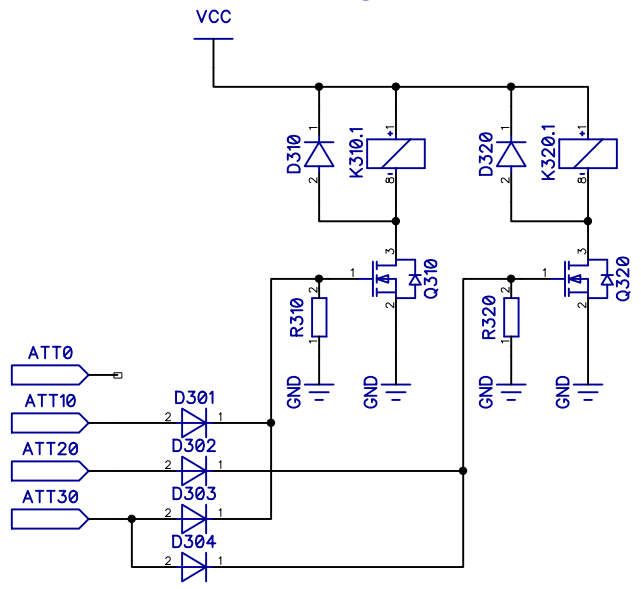

STEMlab122.88 TRX		
Size	Number	Rev
	PA+Filter-Board - Vers.:2	E
27.01.2020		Drawn by DB8BH
STL122_PAF_V2E.dch		Sheet 1

6 5 4 3 2 1

L291: T20-12 14Wdg
L293: T20-12 11Wdg

STEMlab122.88 TRX		
Size	Number	Rev
	PA+Filter-Board - Vers.:2	E
27.01.2020		Drawn by DB8BH
STL122_PAF_V2E.dch		Sheet 2

6 5 4 3 2 1

A B C D E F

STL122 RX1

STEMlab122.88 TRX		
Size	Number	Rev
	PA+Filter-Board - Vers.:2	E
27.01.2020		Drawn by DB8BH
STL122_PAF_V2E.dch		Sheet 3

STEMlab122.88 TRX		
Size	Number	Rev
	PA+Filter-Board - Vers.:2	E
27.01.2020		Drawn by DB8BH
STL122_PAF_V2E.dch		Sheet 4

STEMlab122.88 TRX		
Size	Number	Rev
	PA+Filter-Board - Vers.:2	E
27.01.2020		Drawn by DB8BH
STL122_PAF_V2E.dch		Sheet 5