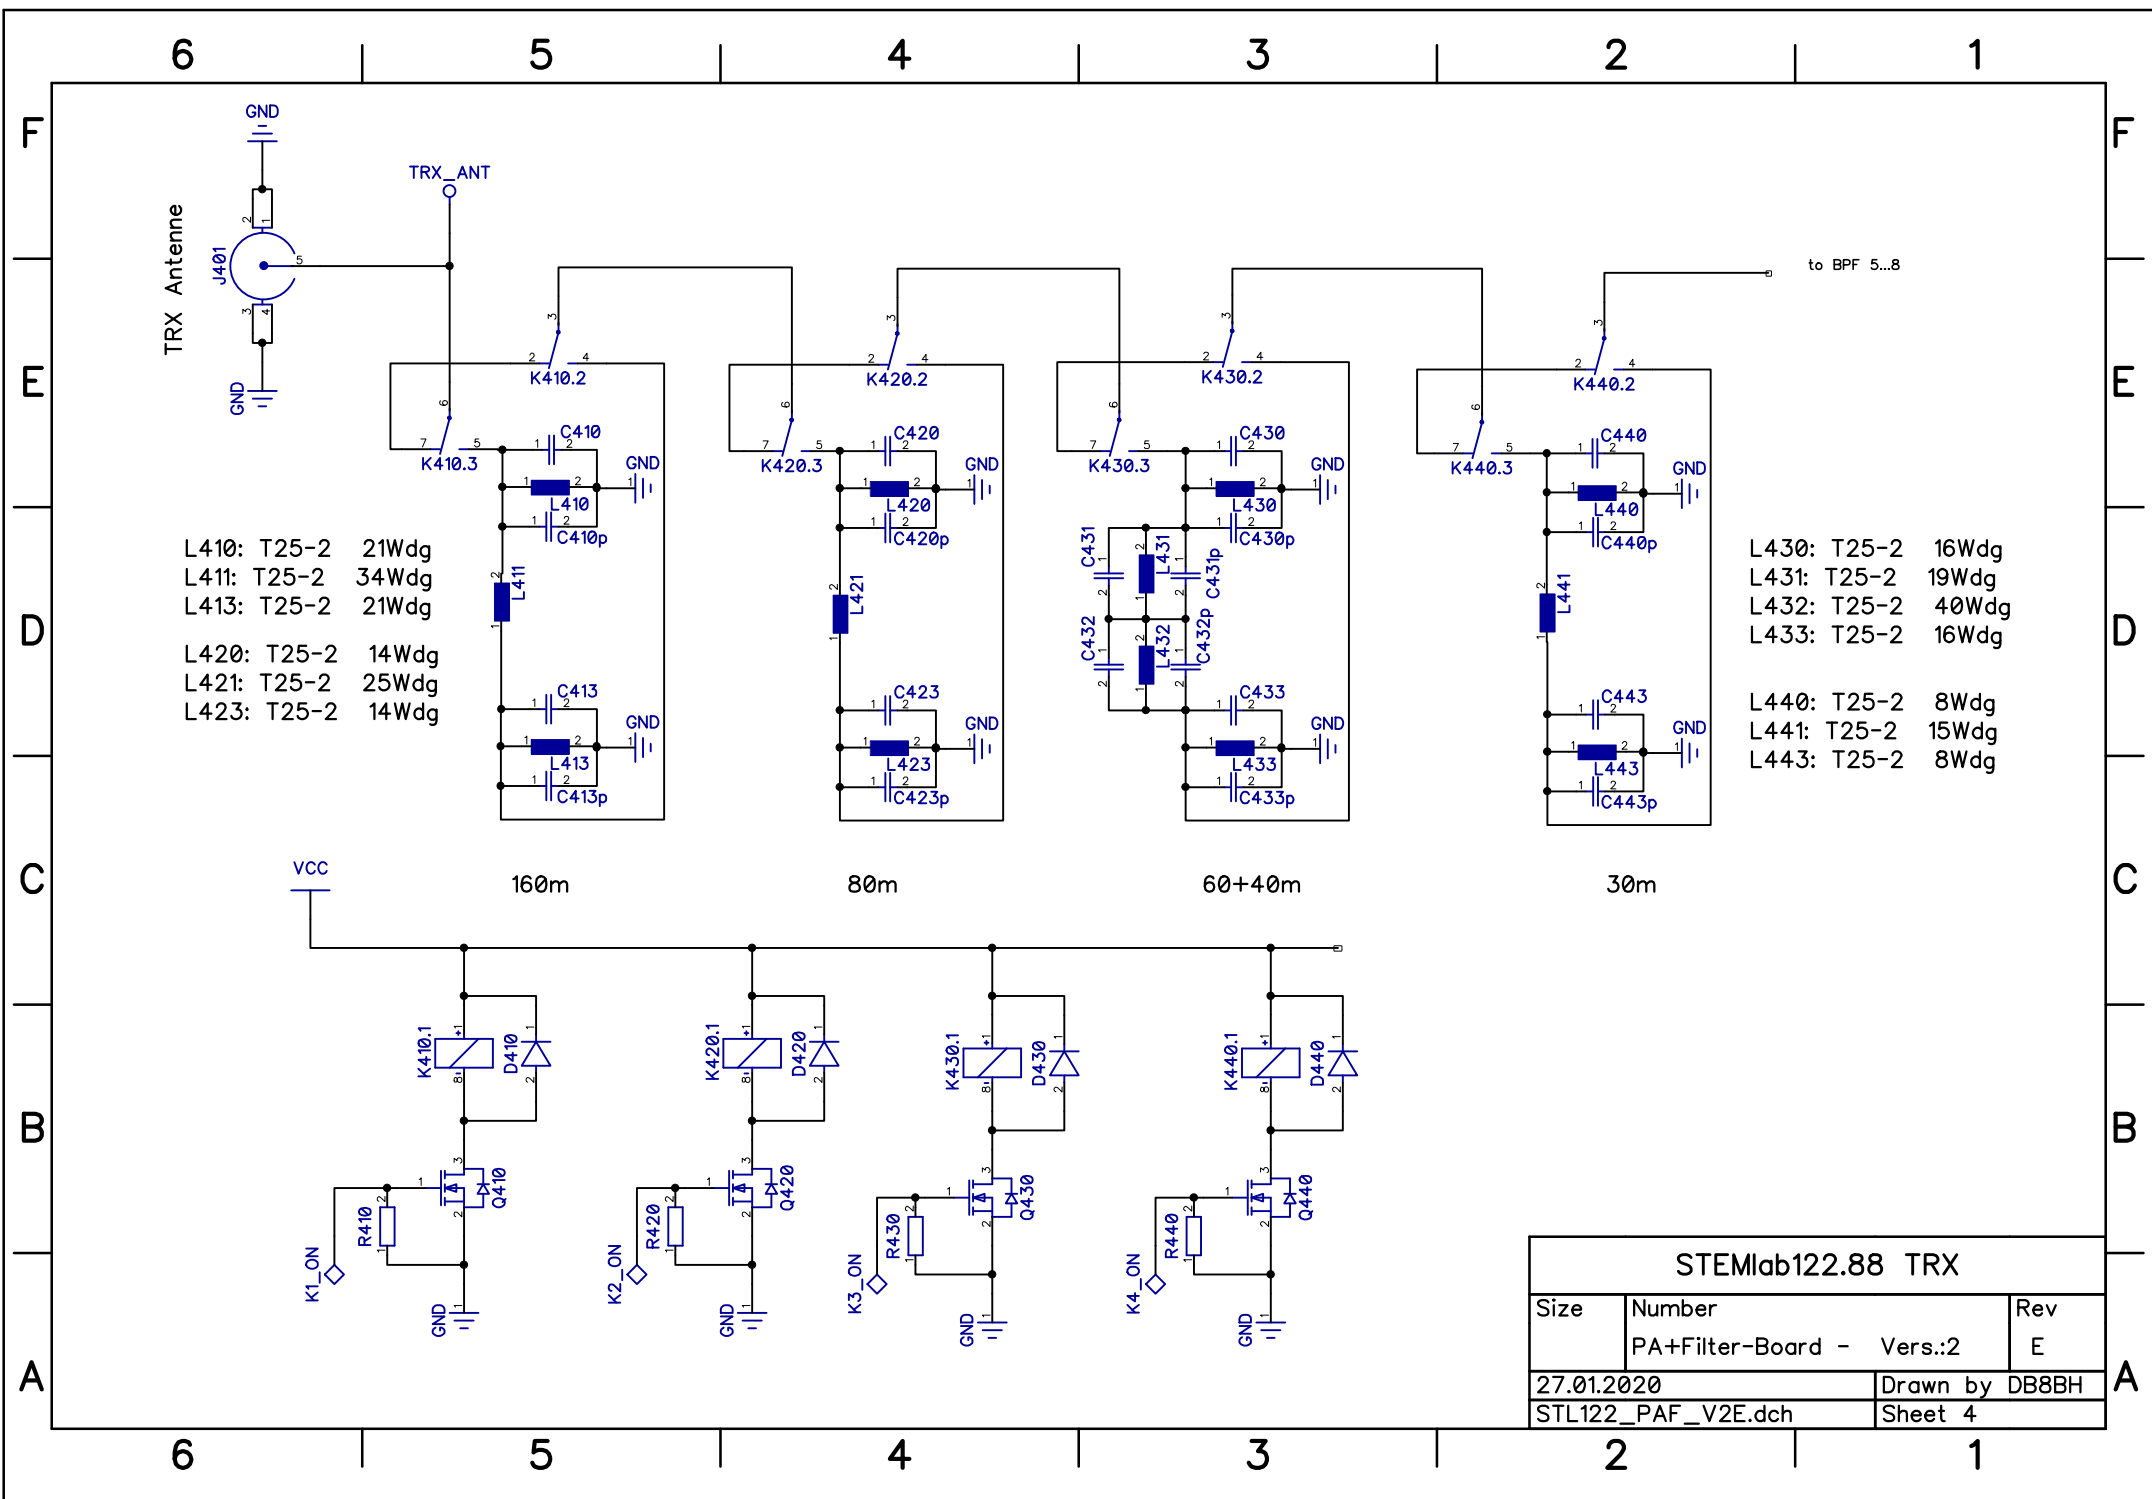

STEMlab122.88 TRX		
Size	Number	Rev
	PA+Filter-Board - Vers.:2	E
27.01.2020		Drawn by DB8BH
STL122_PAF_V2E.dch		Sheet 1

6 5 4 3 2 1

L291: T20-12 14Wdg
L293: T20-12 11Wdg

STEMlab122.88 TRX		
Size	Number	Rev
	PA+Filter-Board - Vers.:2	E
27.01.2020		Drawn by DB8BH
STL122_PAF_V2E.dch		Sheet 2

6 5 4 3 2 1

A B C D E F

STL122 RX1

STEMlab122.88 TRX		
Size	Number	Rev
	PA+Filter-Board - Vers.:2	E
27.01.2020		Drawn by DB8BH
STL122_PAF_V2E.dch		Sheet 3

STEMlab122.88 TRX		
Size	Number	Rev
	PA+Filter-Board - Vers.:2	E
27.01.2020		Drawn by DB8BH
STL122_PAF_V2E.dch		Sheet 4

STEMlab122.88 TRX		
Size	Number	Rev
	PA+Filter-Board - Vers.:2	E
27.01.2020		Drawn by DB8BH
STL122_PAF_V2E.dch		Sheet 5